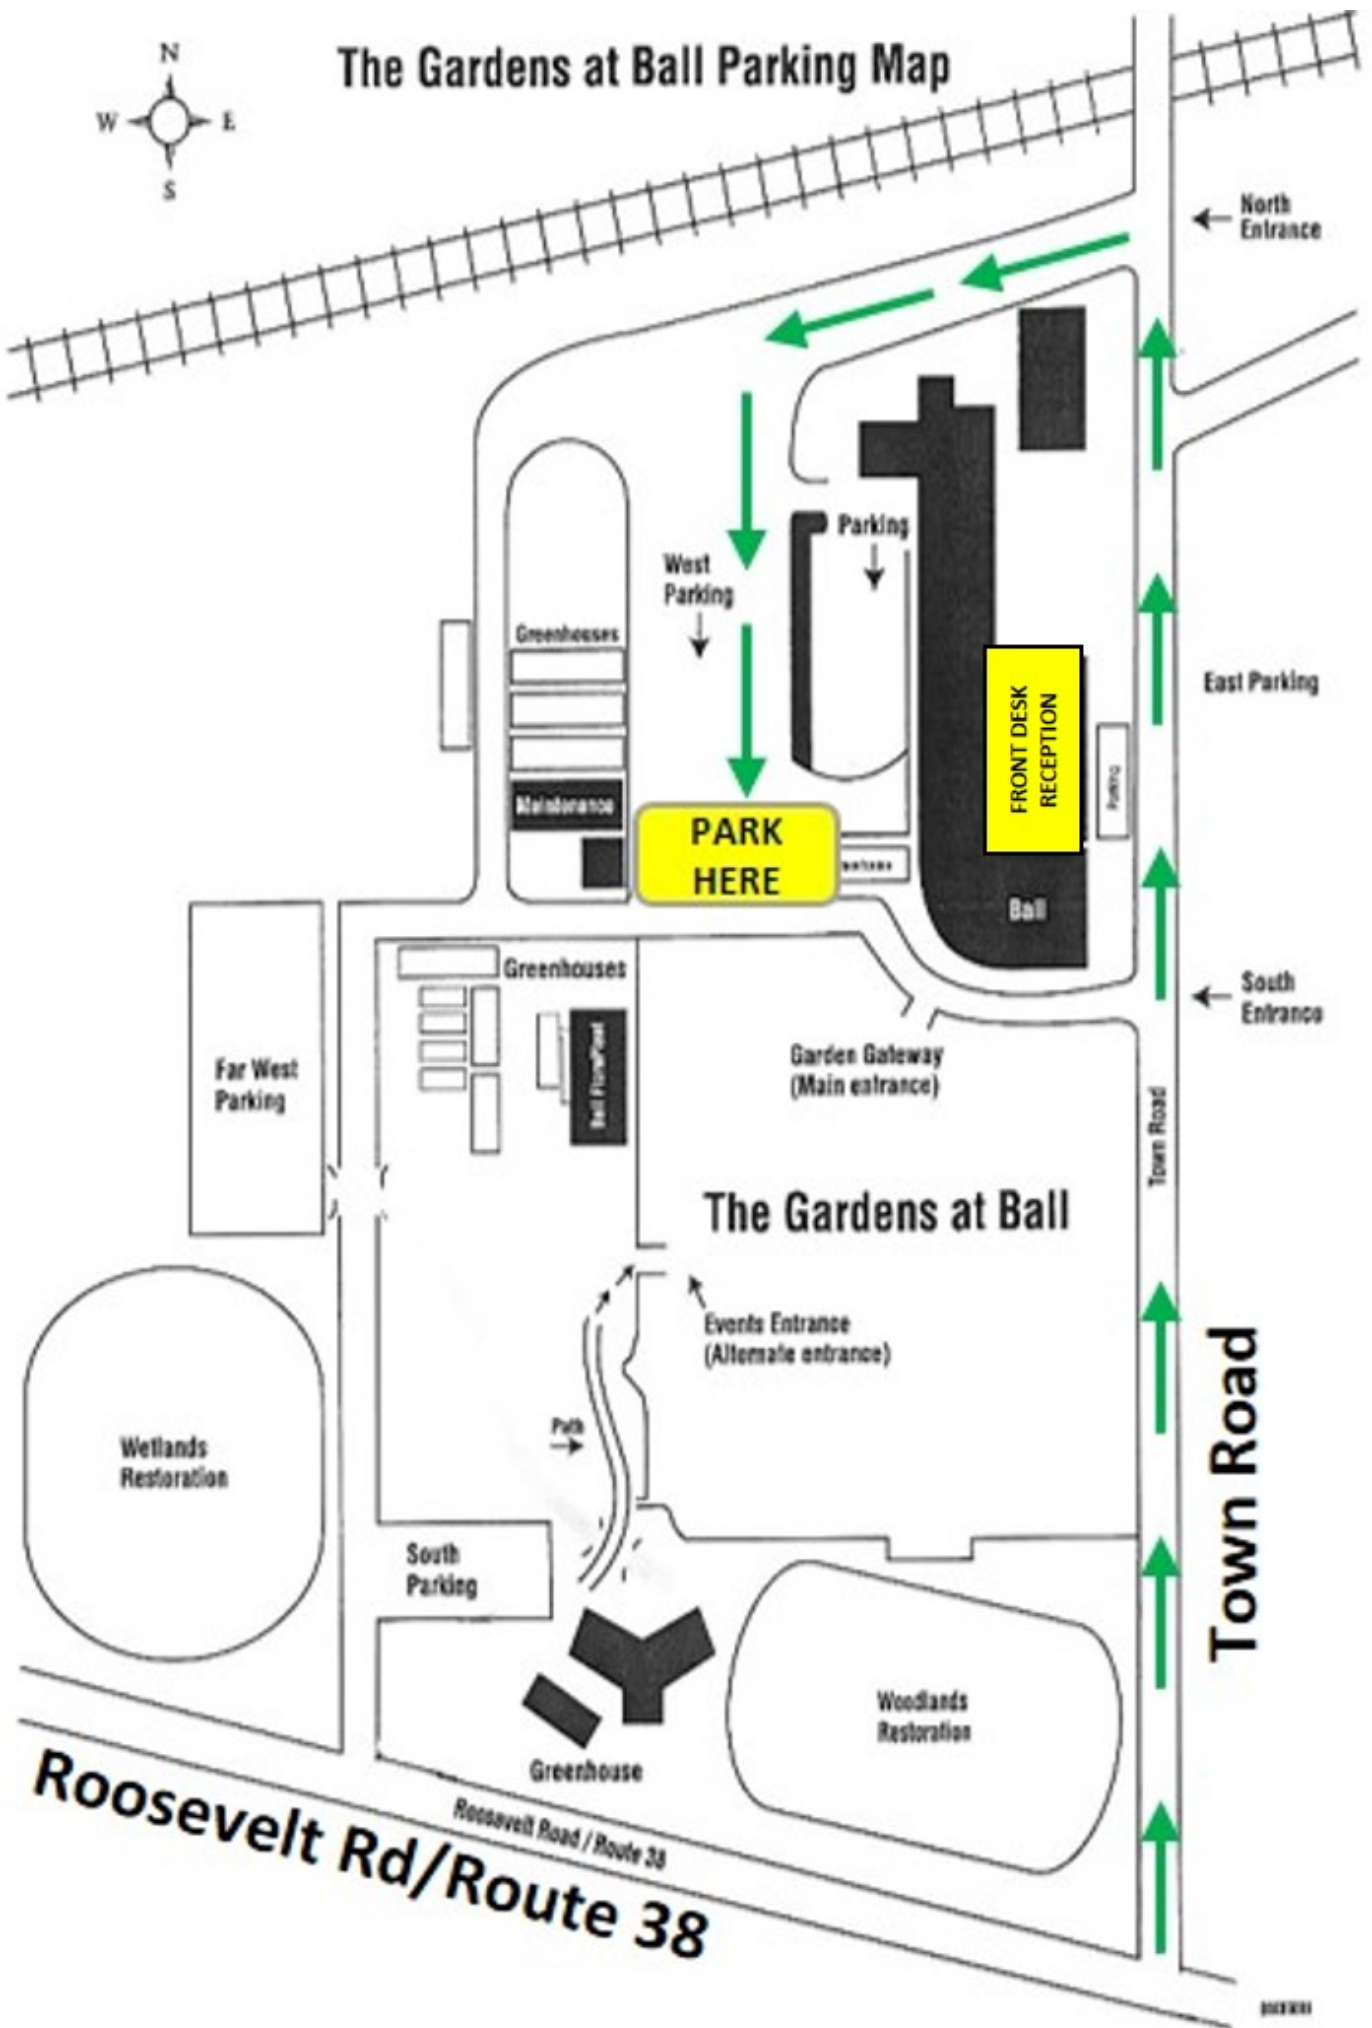

The Gardens at Ball Parking Map

Roosevelt Rd/Route 38

Town Road